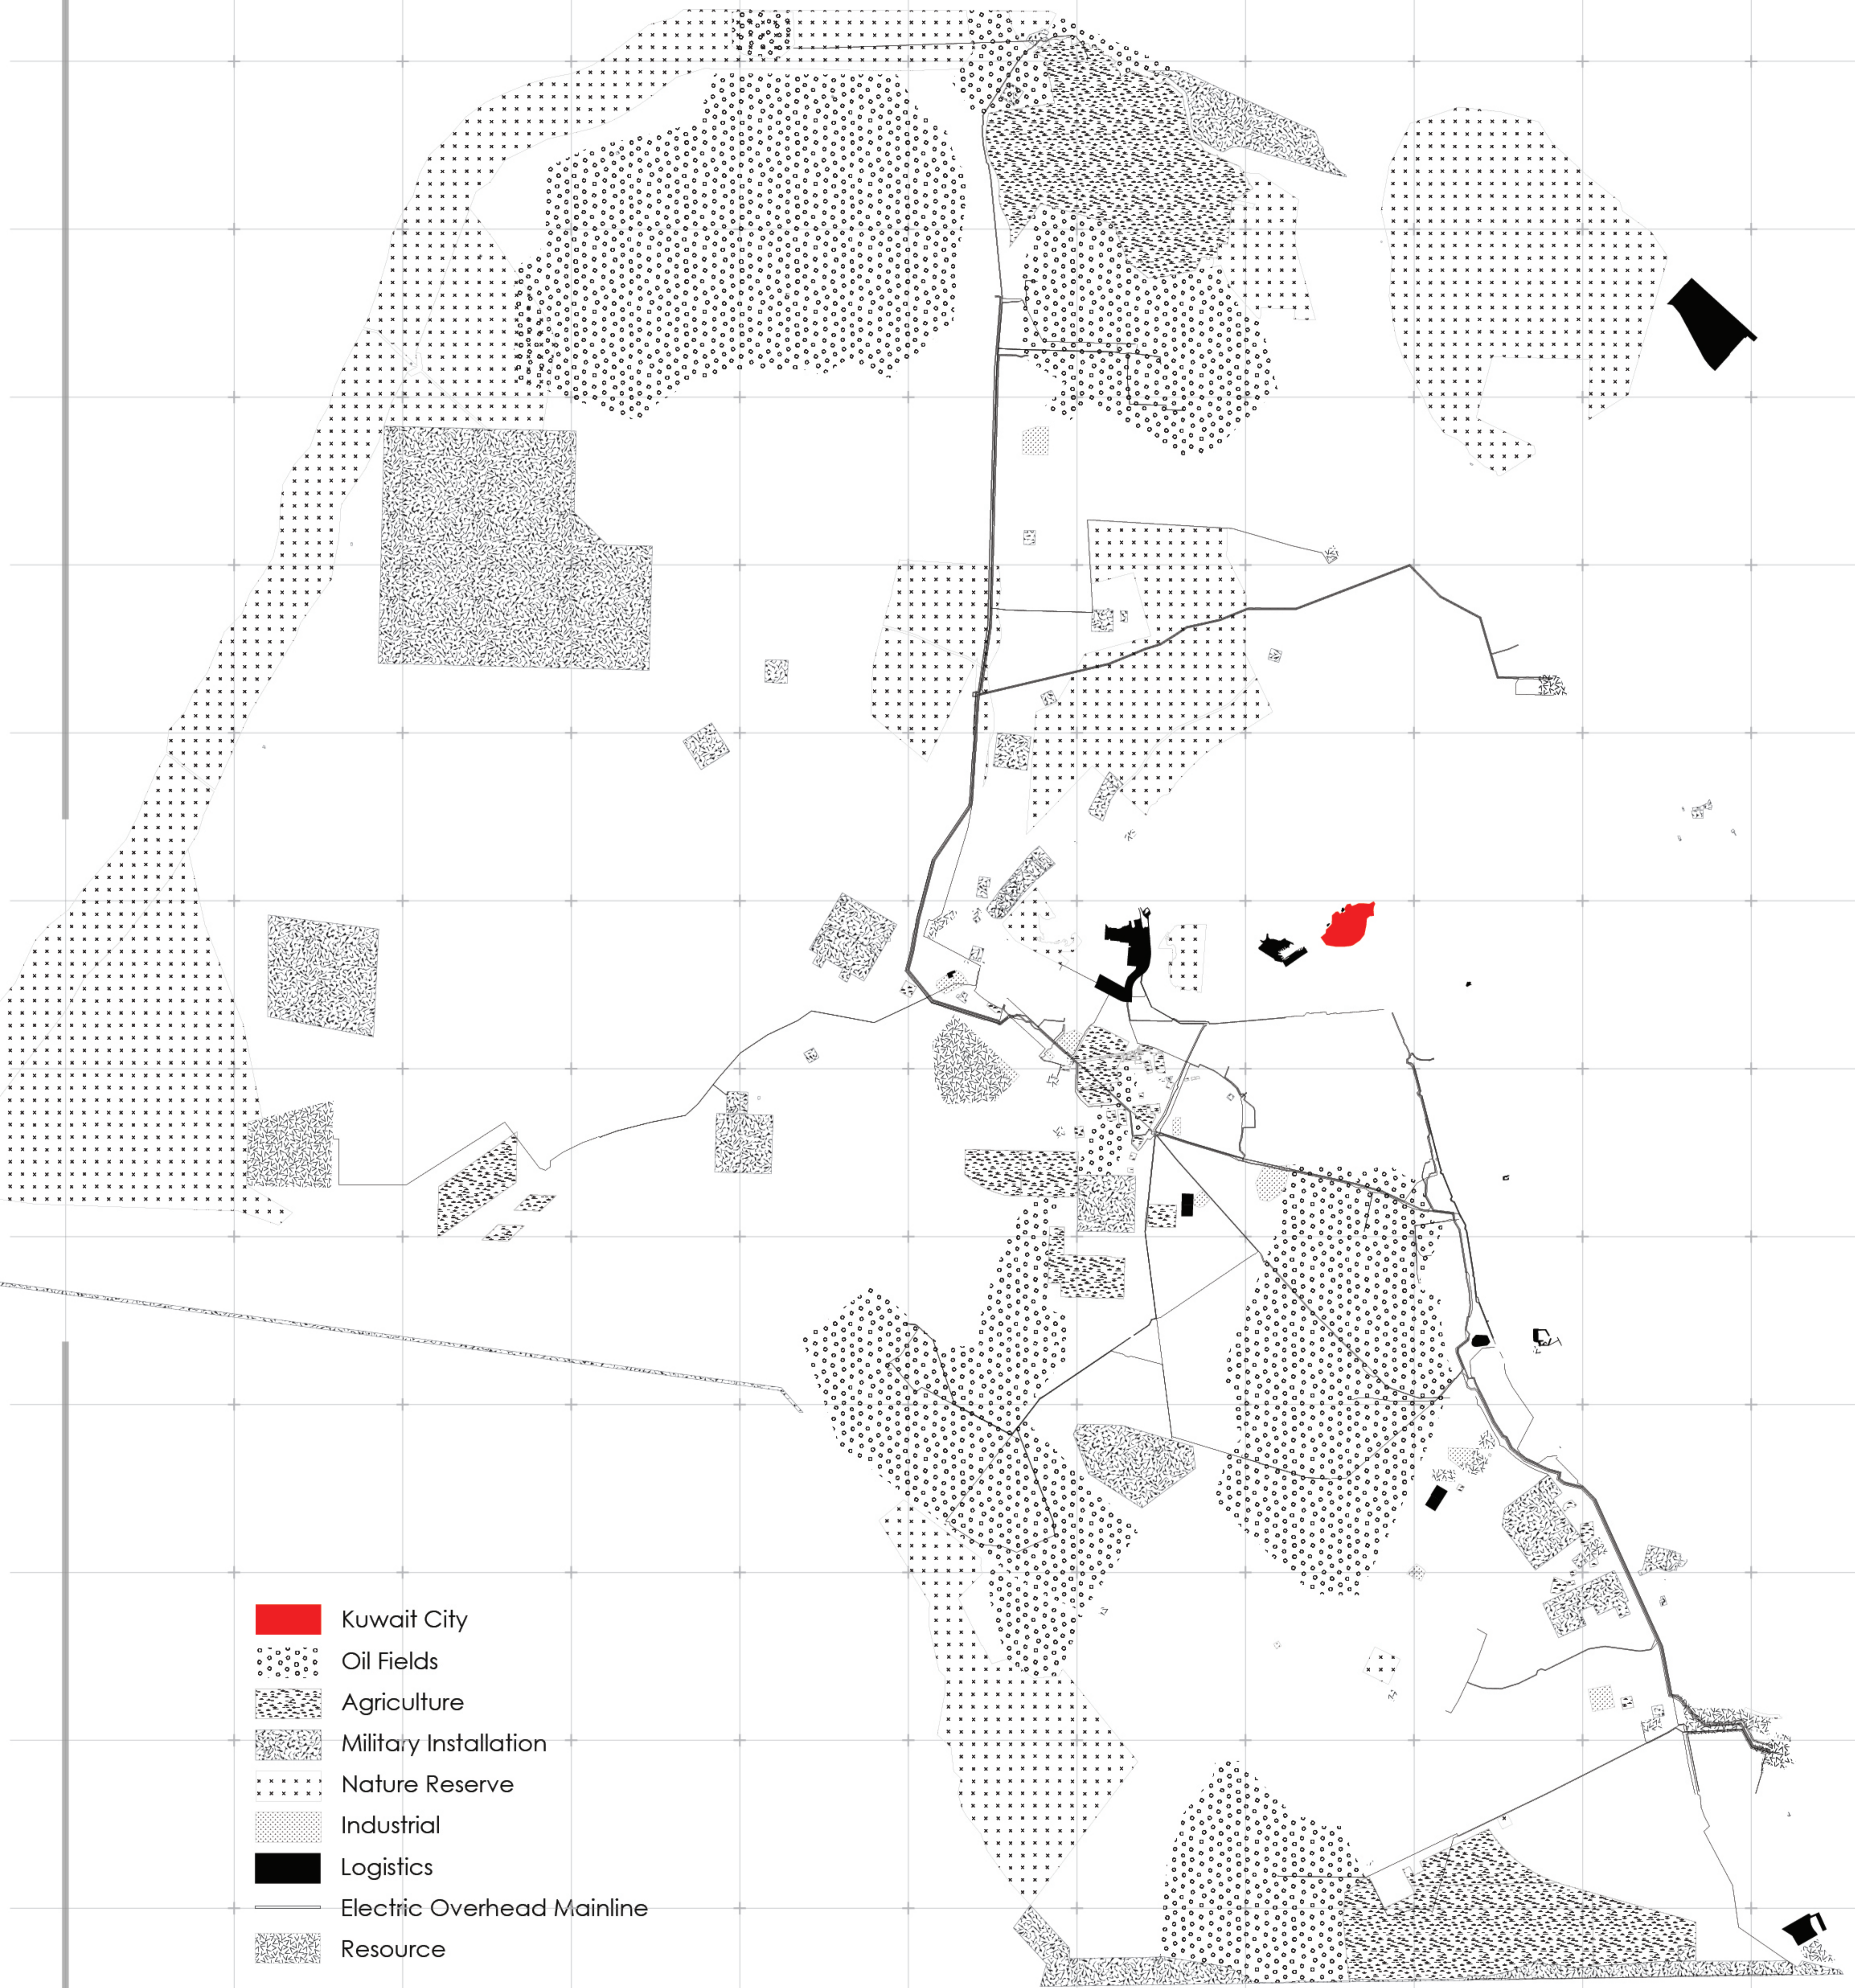

 Kuwait City
 Hinter-Urban

- Kuwait City
- Oil Fields
- Agriculture
- Military Installation
- Nature Reserve
- Industrial
- Logistics
- Electric Overhead Mainline
- Resource

Context Map, Kuwait

Data Source: 4th Kuwait Master Plan, Kuwait Municipality